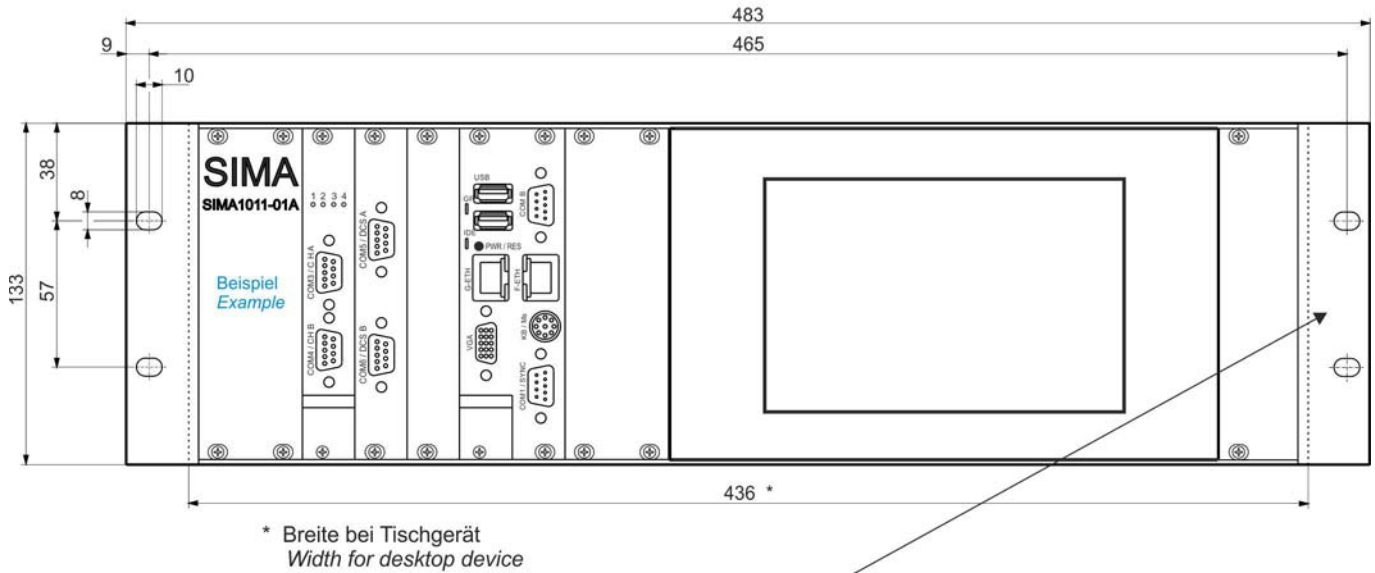

Dimensional drawing **2SM2 1..**
Master Station with touch screen

R737503

Vorderansicht
 Front view

Seitenansicht
 Side view